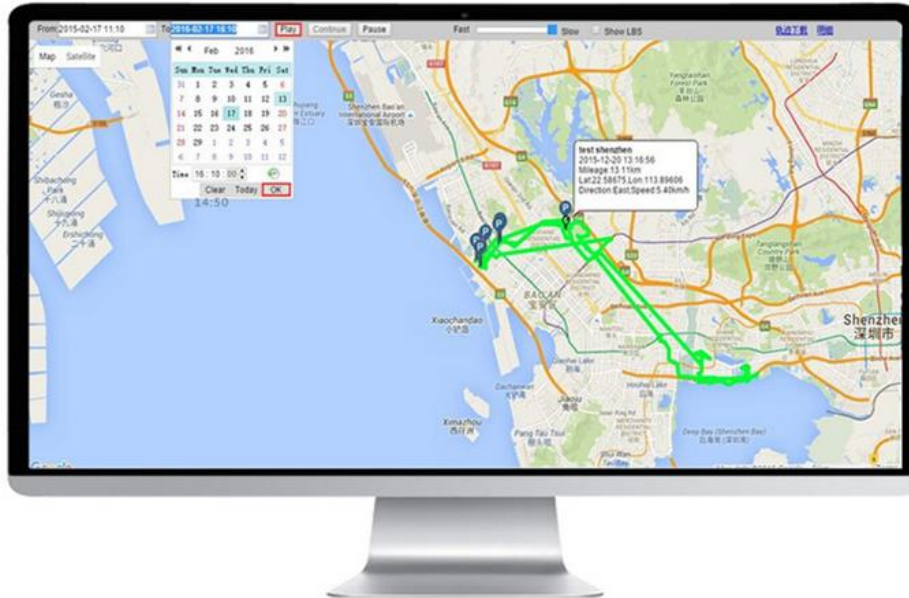

# YueBiz Technology,Co.,LTD

Historical Moving Route Replay on Computer Webpage Platform:

### Replaying Car's Historical Route

The historical moving route of the latest 3 months of the tracker can be replayed on our Android/IOS tracking APP or Webpage tracking platform.

The system is designed as an automatic fully electronic logbook, which will record every journey a vehicle makes, where it started from, the route travelled, at what speeds, where it went to and for how long it had stopped before starting the next journey. The system includes PC software and mapping, so it is not necessary to login to a slow and tedious website, as all the calculations, routes, maps, graphs, reports, printouts etc are done right here on your own PC.