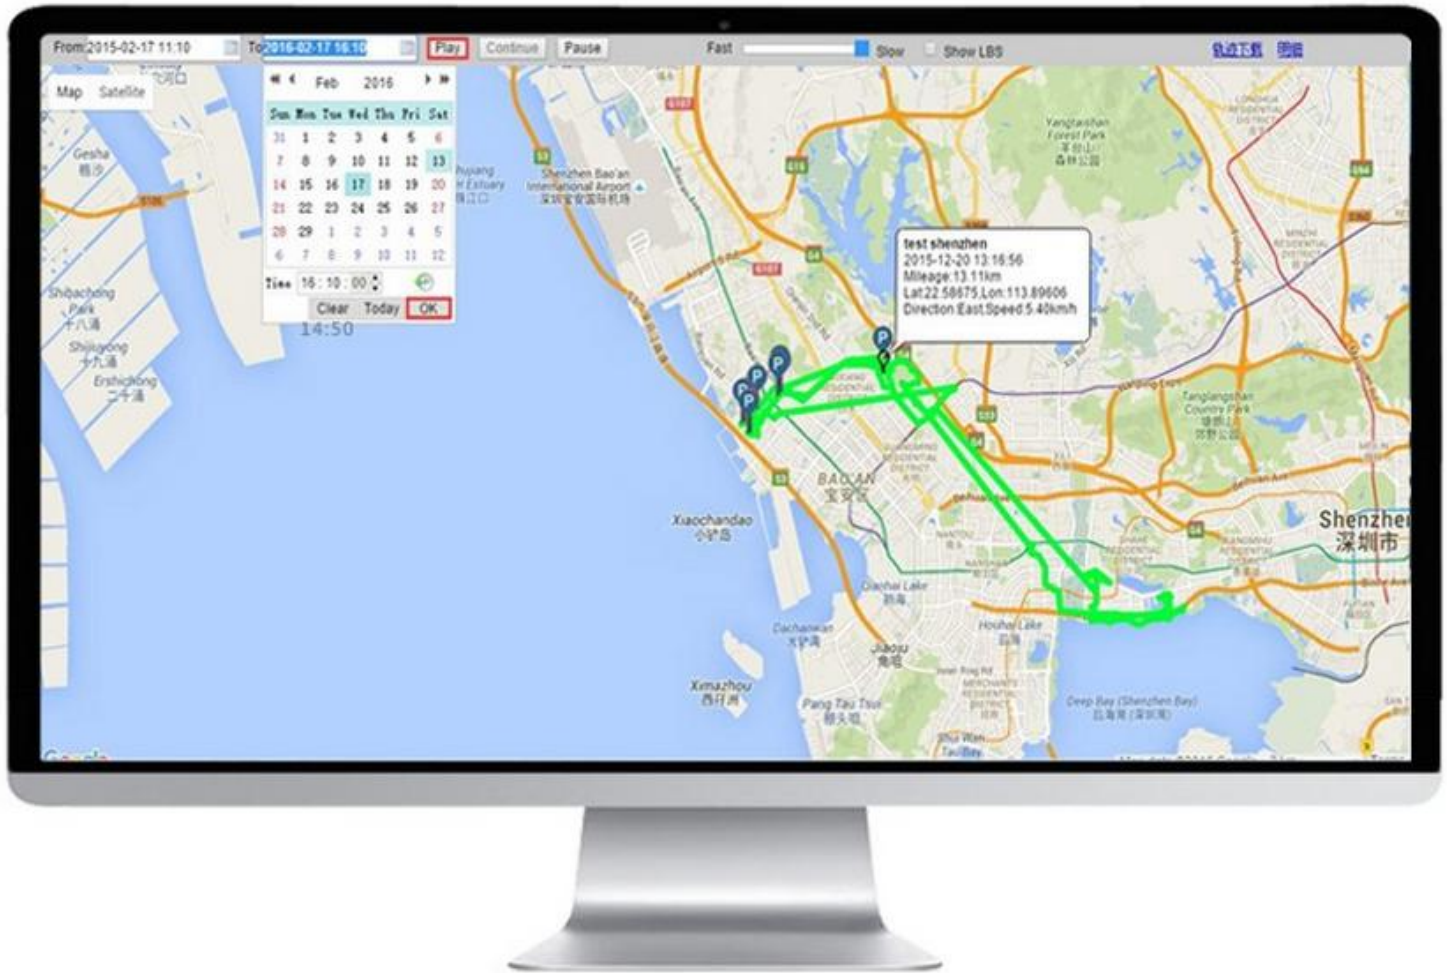

YueBiz Technology,Co.,LTD

Historical Moving Route Replay on Computer Webpage Platform: